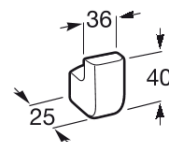

TECHNICAL DRAWINGS

FEATURES

Fixing kit: Included

Installation type: Wall-mounted

Material: Metal